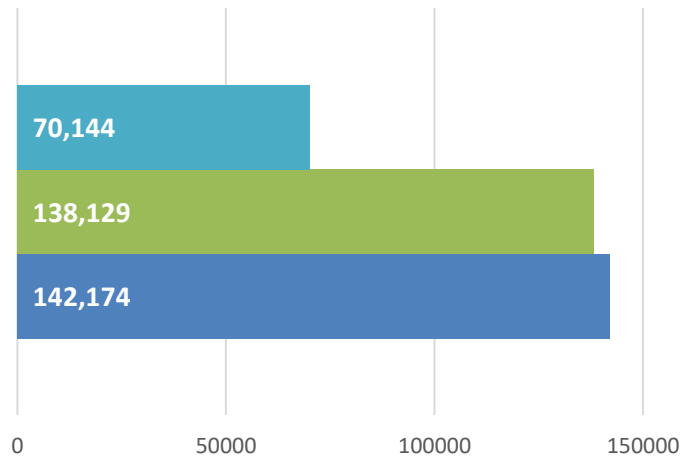

RPL Central Statistics
April 2022

2022 YTD 2021 2020

CIRCULATION

LIBRARY CARDS

SERVICE HOURS

VISITS

REFERENCE QUESTIONS

NON-REFERENCE