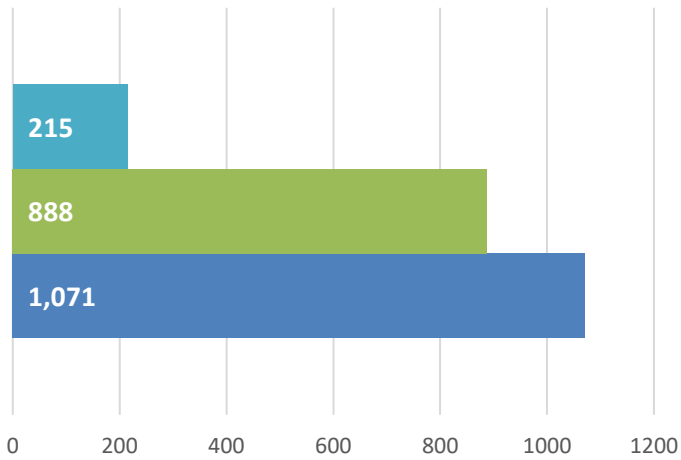

RPL Central Statistics
April 2022

NOTARY

COMPUTER HOURS

WIFI USES

PROGRAMS

PROGRAM ATTENDANCE