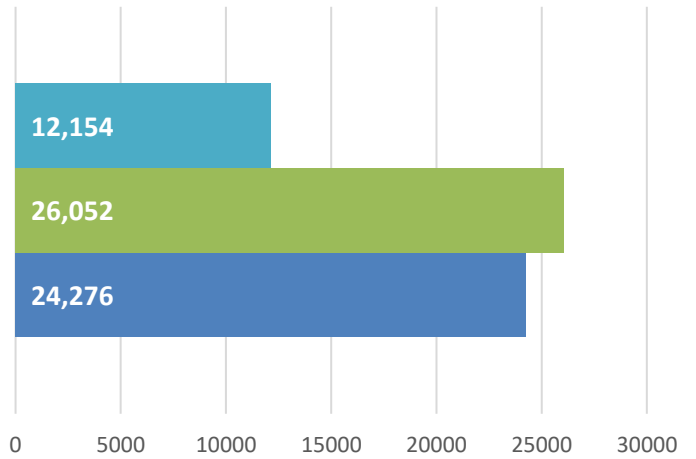

RPL Central Statistics
April 2022

NOTARY

COMPUTER HOURS

WIFI USES

PROGRAMS

PROGRAM ATTENDANCE