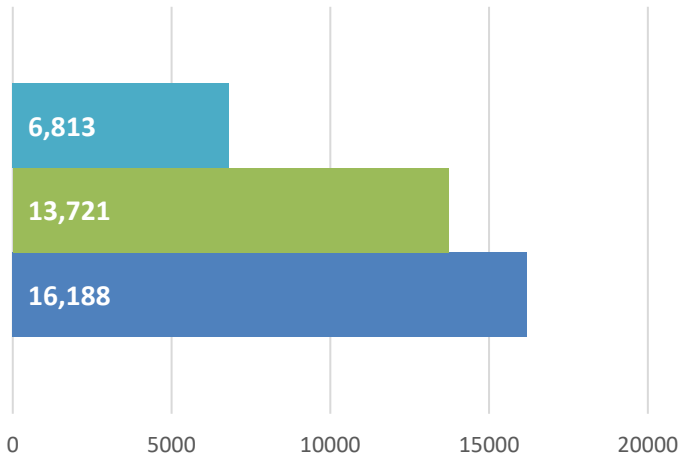

COMPUTER HOURS