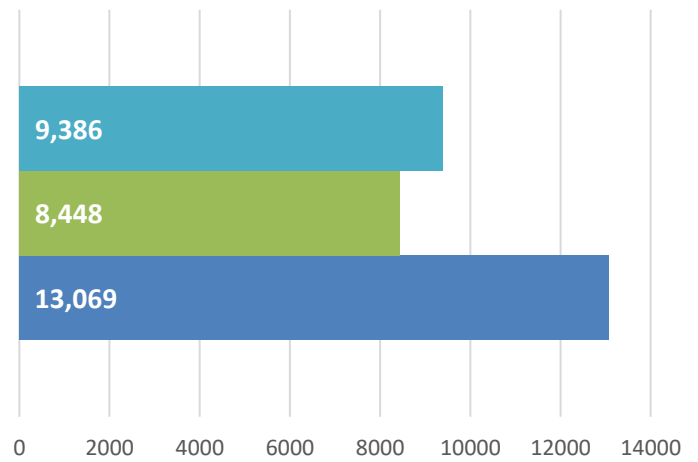

RPL Central Statistics
April 2022

2022 YTD 2021 2020

CIRCULATION

LIBRARY CARDS

SERVICE HOURS

VISITS

REFERENCE QUESTIONS

NON-REFERENCE