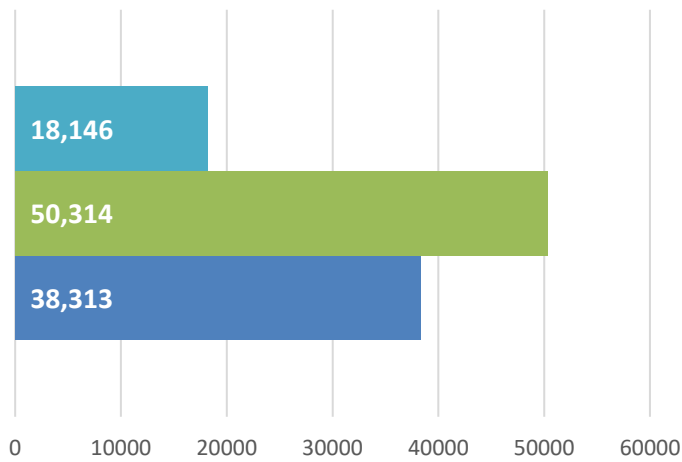

RPL Central Statistics
April 2022

2022 YTD 2021 2020

CIRCULATION

LIBRARY CARDS

SERVICE HOURS

VISITS

REFERENCE QUESTIONS

NON-REFERENCE