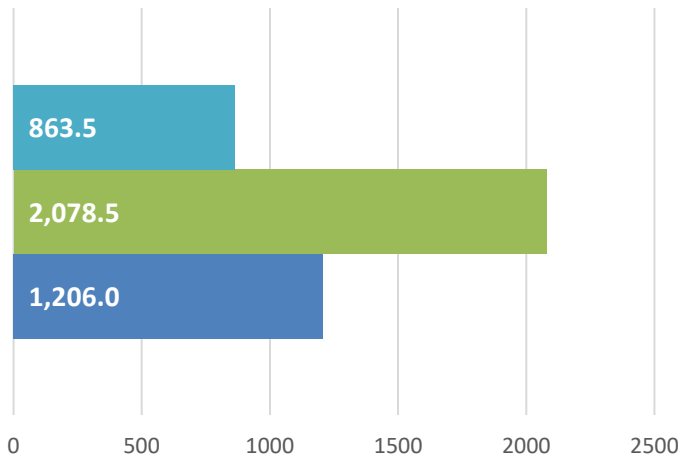

RPL Central Statistics
April 2022

2022 YTD 2021 2020

CIRCULATION

LIBRARY CARDS

SERVICE HOURS

VISITS

REFERENCE QUESTIONS

NON-REFERENCE