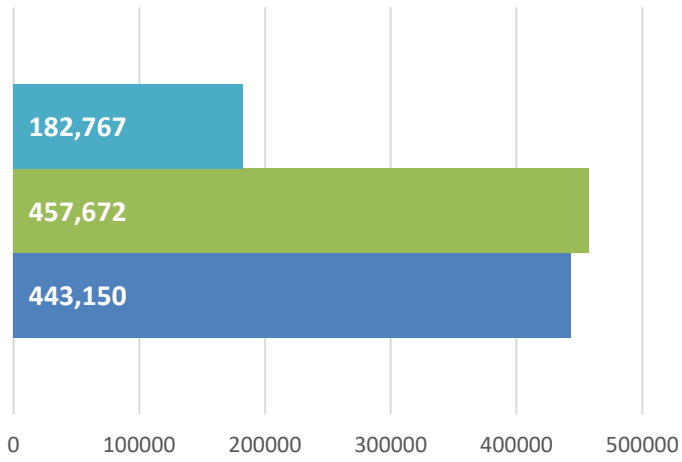

RPL Central Statistics
April 2022

2022 YTD 2021 2020

CIRCULATION

LIBRARY CARDS

SERVICE HOURS

VISITS

REFERENCE QUESTIONS

NON-REFERENCE