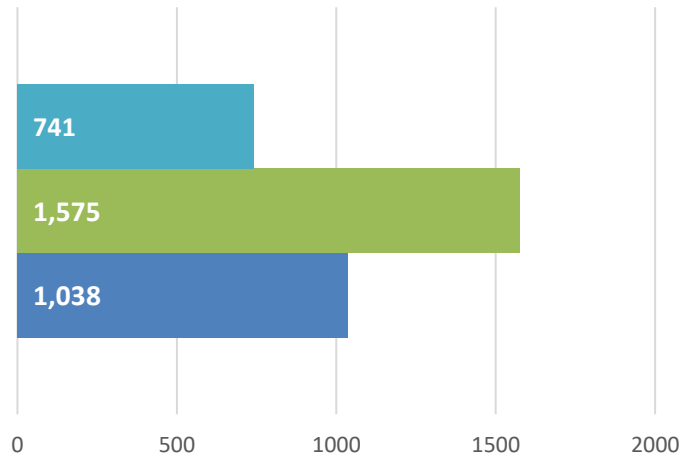

RPL Central Statistics
April 2022

2022 YTD 2021 2020

CIRCULATION

LIBRARY CARDS

SERVICE HOURS

VISITS

REFERENCE QUESTIONS

NON-REFERENCE