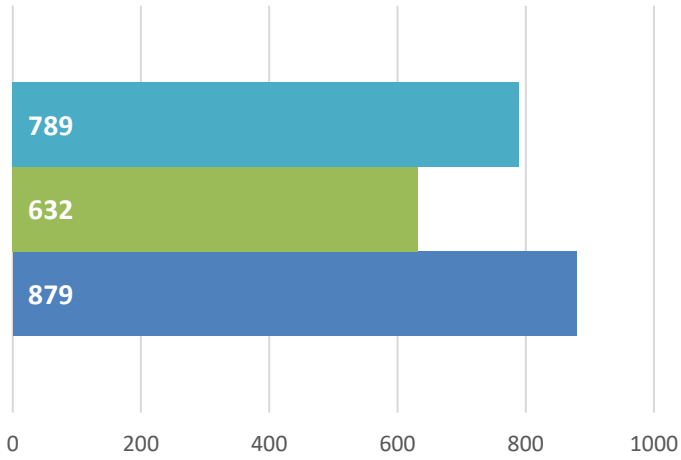

RPL Central Statistics
April 2022

NOTARY